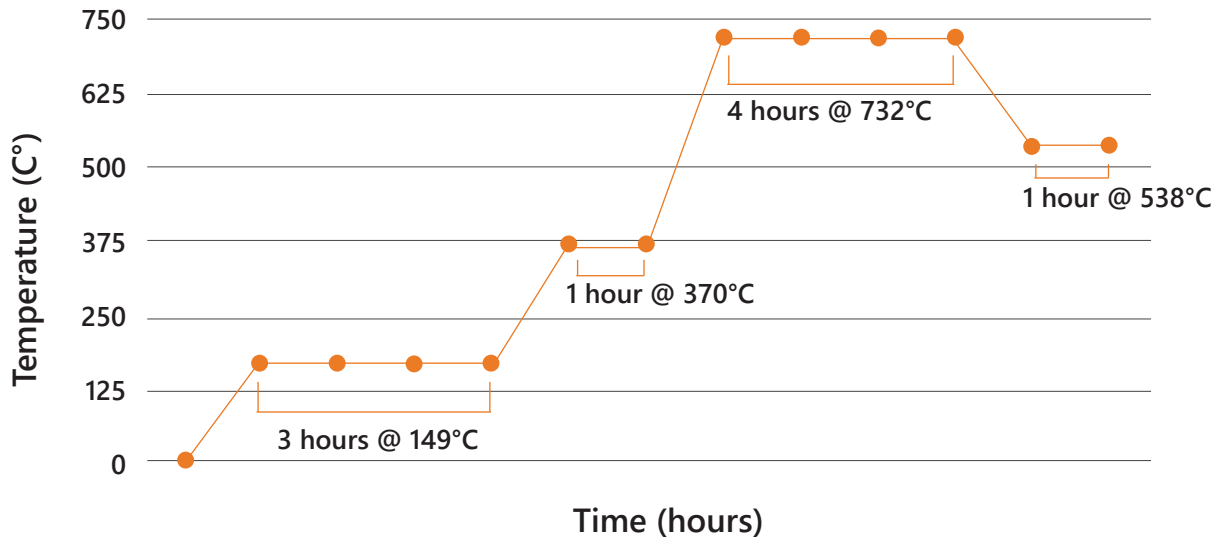

B9Creations

Burnout Schedule in Fahrenheit

All ramp rates set at 28°F per minute

B9Creations

Burnout Schedule in Celsius

*All ramp rates set at 2°C per minute