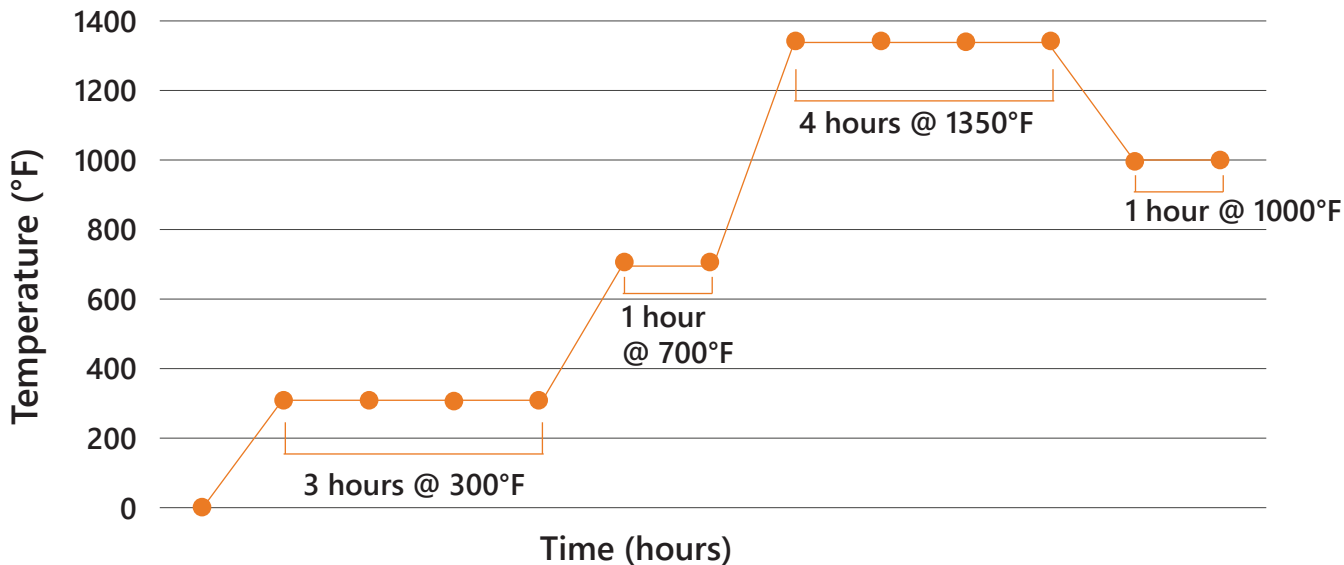

B9Creations

Burnout Schedule in Fahrenheit

All ramp rates set at 28°F per minute

B9Creations

Burnout Schedule in Celsius

*All ramp rates set at 2°C per minute